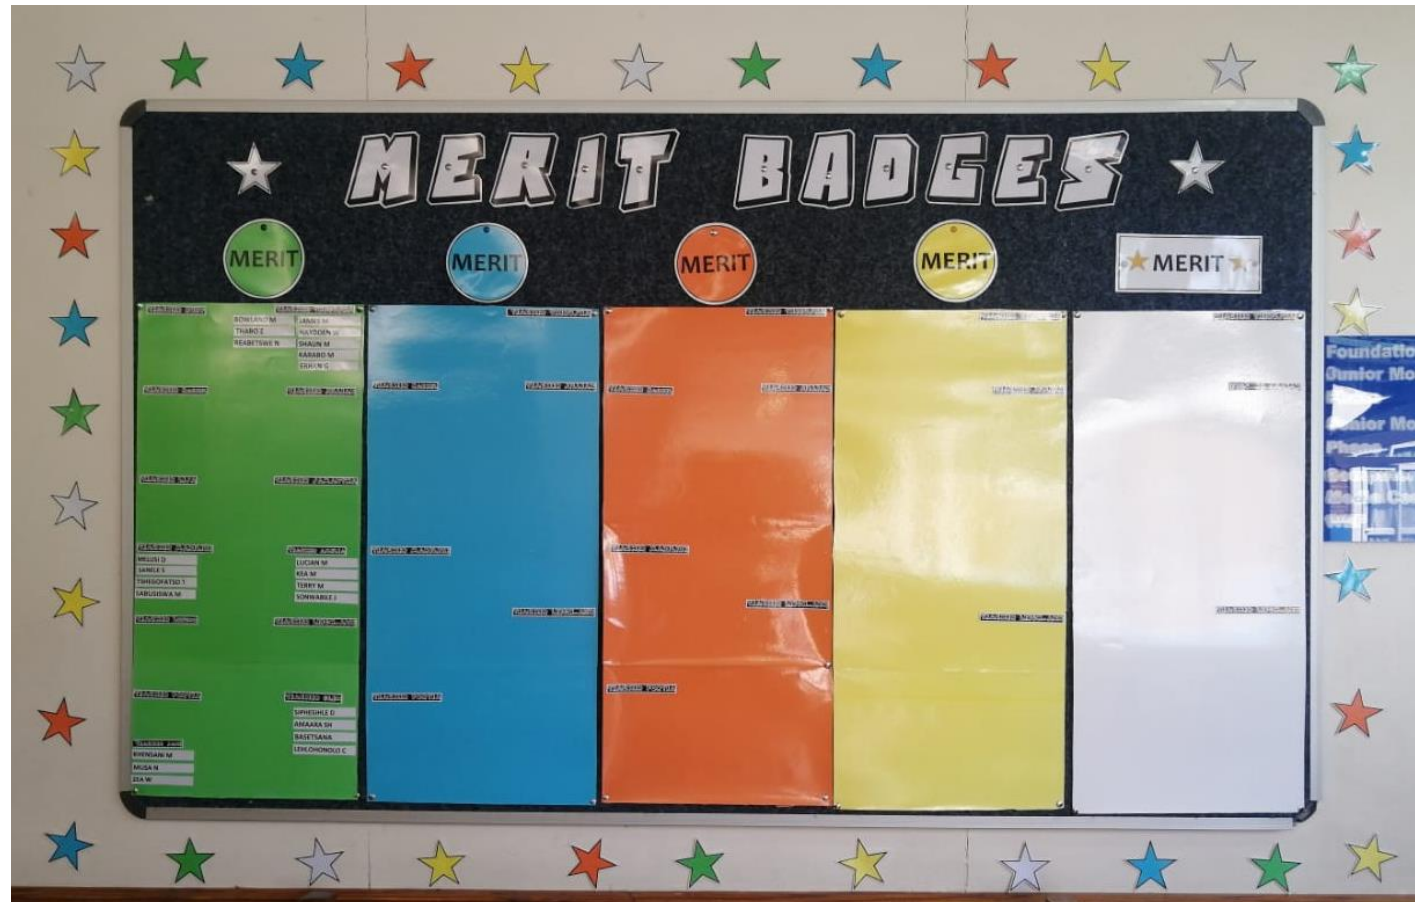

WE ARE THE PHOENIX

**ALWAYS GROWING
INTO SOMETHING NEW AND BETTER**

**LETS CELEBRATE
OUR
GROWTH**

EMBLEM AND BADGES UPGRADE

SCHOOL EMBLEM

**PAST
1948**

**PRESENT
2022**

CLASS CAPTAINS BADGES

HEROES BADGES

PAST

PRESENT

MERIT BADGES

PAST

FOR ALL

PRESENT

JUNIORS

SENIORS

SPECIAL WALLS UPGRADE

MERIT BADGE WALL

HEROES WALL

MOTIVATIONAL WALLS

FOREST TOWN SCHOOL HAS GOT TALENT WALL

**FOREST TOWN SCHOOL
MURAL WALL**

FTS MURAL